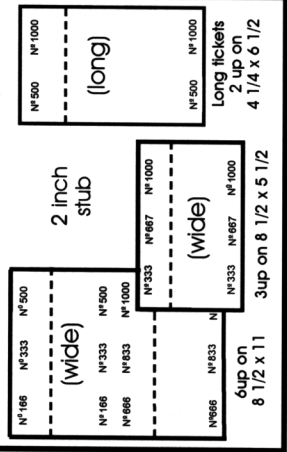

Quantity	Up	67 Bristol	Brite 65
#1- 250	2	8.85	10.10
#1- 500	2 or 4	11.30	13.15
#1-1000	2, 4 or 8	16.95	20.50
#1-1500	2 or 4	22.45	27.95
#1-2000	2, 4 or 8	25.95	33.70
#1-3000	4 or 8	38.30	49.85
#1-4000	4 or 8	50.10	66.95
#1-5000	4 or 8	62.95	82.95
#1-6000	8	75.25	98.95
#1-7000	8	87.55	115.95
#1-8000	8	99.85	132.45
#1-9000	8	112.15	148.60
#1-10,000	8	124.70	163.20
Add'l 1000's	8	8.75	12.70

WIDE READY-TICKETS & LONG READY-TICKETS

Quantity	67 Bristol	Brite 65
Wide - Finished Size - 2 3/4 x 5 1/2	16.45	18.65
Long - Finished Size - 2 1/8 x 6 1/2	21.90	26.70
	31.00	38.35
	39.75	49.80
Add'l 1000's	17.75	22.15